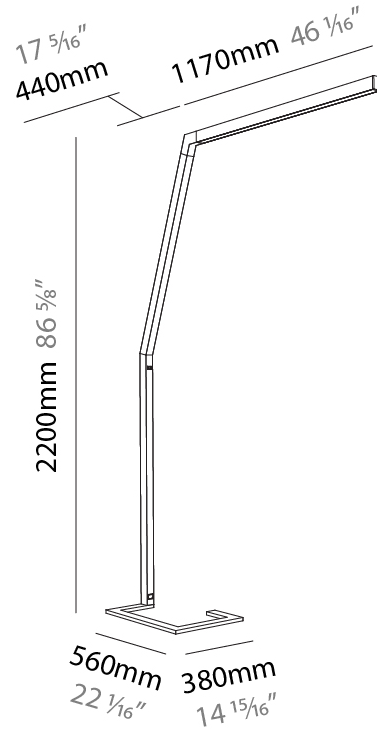

HYPRO-F 160 PORTABLE

A340006-

base number   Color   Finishes   Finishes   Finishes   Finishes   Finishes   Diffuser

1. To build a product code in our configurator select the specify button on the base model # product page
2. To build a manual product code on this datasheet choose from the options listed below in blue font and add the suffix to the base model #

GENERAL

Series: Hypro
Subseries: Hypro-F 160
Brand: Prolicht
Division: Architectural
Mounting Type: Portable
Mounting Location: Floor
Subcategory: Floor

PHYSICAL

Shape: Abstract
Length (mm): 1610
Length (in): 63 ³/₈
Width (mm): 380
Width (in): 14 ¹⁵/₁₆
Height (mm): 2200
Height (in): 86 ⁵/₈
Light Distribution: Direct / Indirect
Diffuser: PMMA - Micro-prism / Rico
Fixture Finish: ANA / SSR / BKV / CWI / CRY / HAB / MSR / UFT / ITA / RUA / OGR / FTG / MYG / RWR / LOD / PUS / FRO / FUP / KIA / POP / BLS / SPG / MEY / GOH / GUM / CHC / COM / ABZ / JAG / OBR / MOS / ROR
Fixture Material: Aluminum Die Cast

ELECTRICAL

Lamp Type: LED (Zhaga Standard)
Input Wattage (W): 59
Total Output Wattage (W): 53.7
Driver Included: Yes
Driver Location: Integrated
Input Voltage (V): 120 - 277

LED

Color Temperature (°K): 3000 / 4000
Max. Delivered Lumen (lm): 5018 - 5105
CRI: >90 CRI

OPTICAL

RATINGS AND CERTIFICATIONS

Certified By: Certified for North American Standards
IP rating: IP20